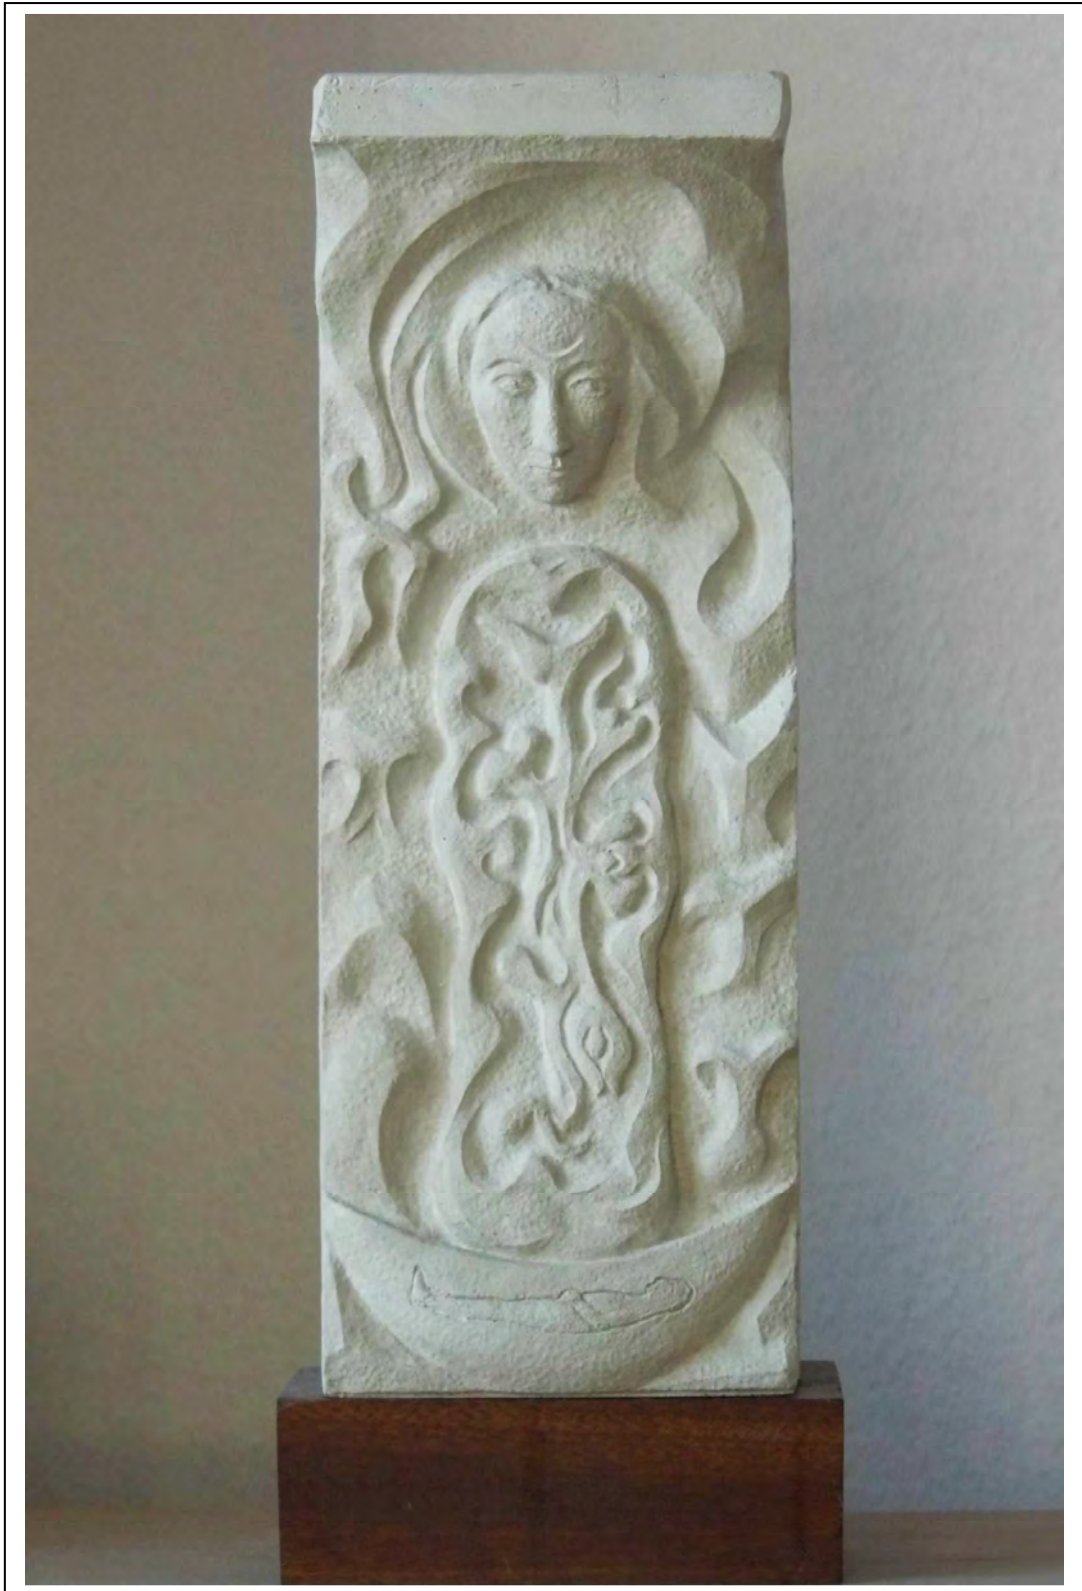

Ölbaumwesen

Zwischen Licht und Finsternis

Rhythmische Mitte

**„One came to me in the night
And said: arise!
I rose, phantom-white;
Far was my flight
To a star shaken with light
In the heart of the skies.“**

Fiona Macleod

**Aus der Parzifal Sage:
Kundry (Die Dunkle)**

**Aus der Parzifal Sage:
Condwiramur (Die Helle)**

Über - Windung

**Persephone
(Gipsmodell eines Wandreliefs)**